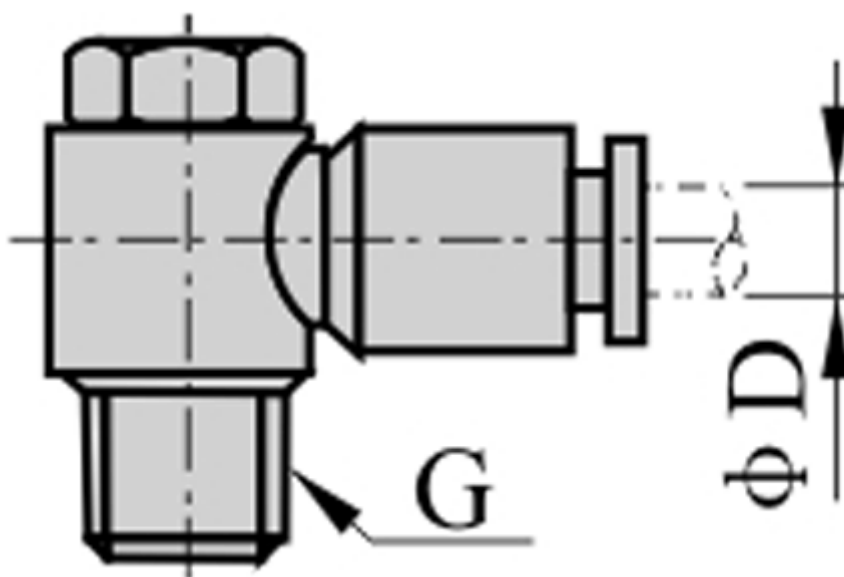

Data Sheet

Article number: 58EPH801

Description: Fitting EPH801 Banjo connector
Male thread 1/8", tube diameter 8

Measures

D = 8
Thread = 1/8"